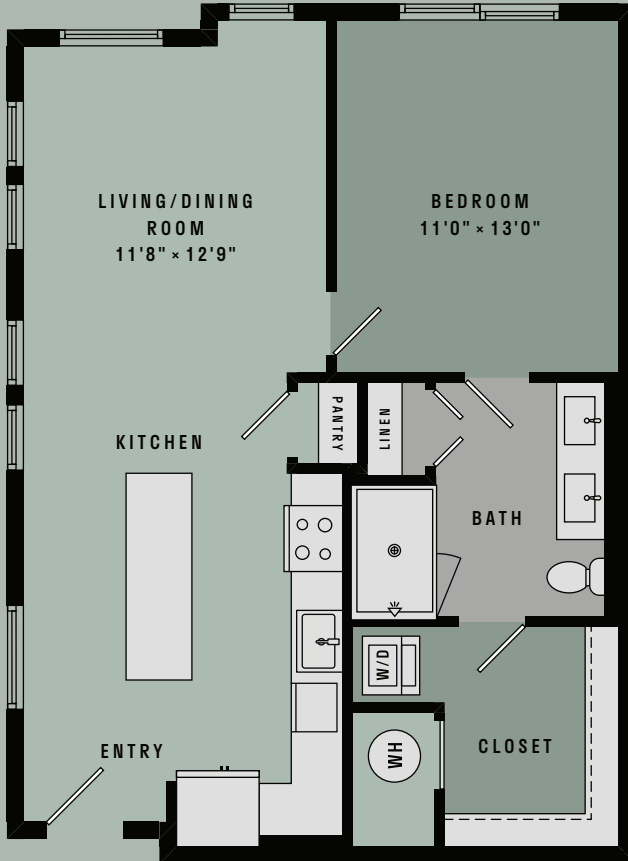

ONE BEDROOM/ONE BATH  
A4

---

781  
SQ. FT.

---

*Floor plans are an artist's rendering. All dimensions are approximate. Actual product and specifications may vary in dimension or detail. Not all features are available in every apartment. Prices and availability are subject to change. Please see a representative for details.*