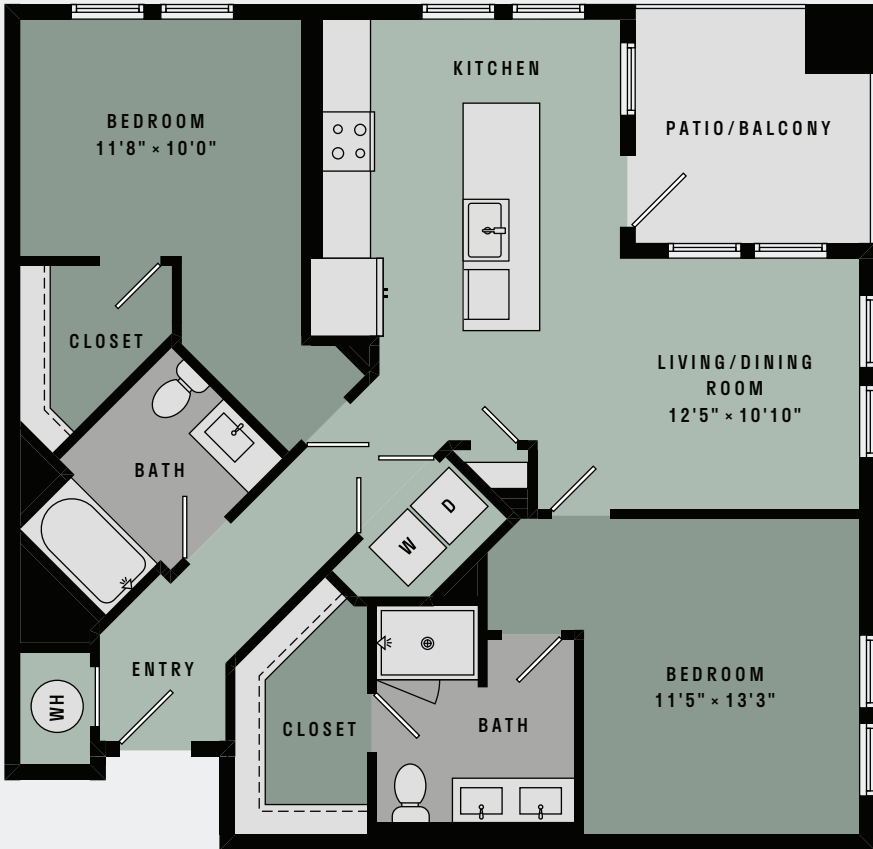

**TWO BEDROOM/TWO BATH**  
**B3**

---

**1,130**  
**SQ. FT.**

---

*B4 is the same floor plan as above with an interior space in place of a patio.*  
**UNIT B4 = 1,229 SQ. FT.**

*Floor plans are an artist's rendering. All dimensions are approximate. Actual product and specifications may vary in dimension or detail. Not all features are available in every apartment. Prices and availability are subject to change. Please see a representative for details.*