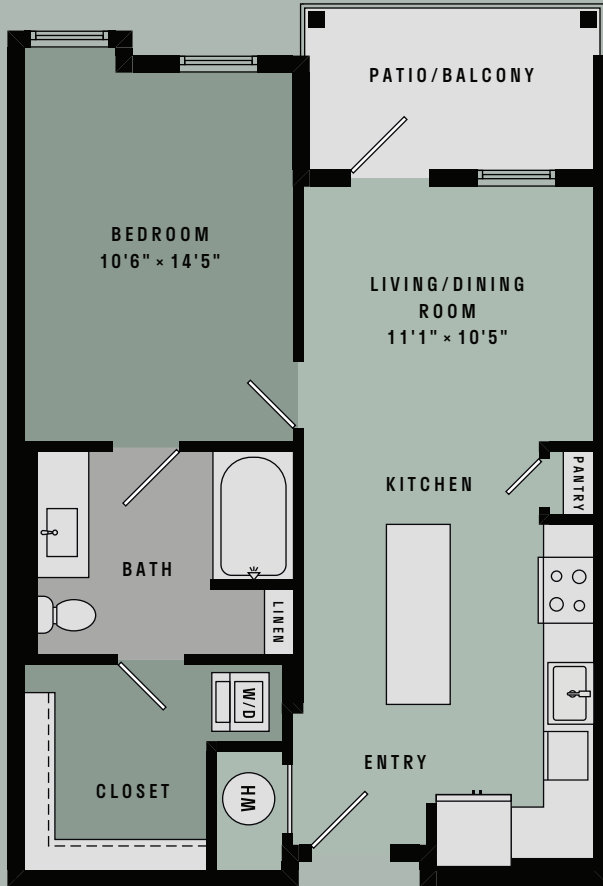

ONE BEDROOM/ONE BATH
A3

689
SQ. FT.

Floor plans are an artist's rendering. All dimensions are approximate. Actual product and specifications may vary in dimension or detail. Not all features are available in every apartment. Prices and availability are subject to change. Please see a representative for details.